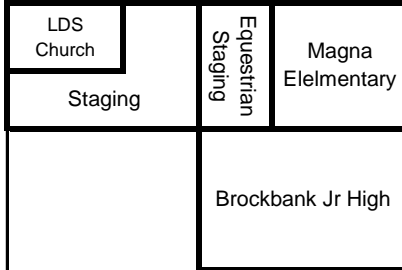

Float Staging

★ Start

3100 South

The parade will start promptly at 12:00 pm on Monday, July 4, 2011. Judging of entries will take place at 11:00 am. All entries should be in place at 11:00 am, unless arrangements have been made with the 4th of July Committee.

Floats and equestrian entries should enter designated staging areas via 3100 South. Floats will stage on 3100 South, equestrian entries will stage in the east parking lot of Magna Elementary.

All other parade entries will stage in the parking lot of the LDS Church and will enter the staging area through the North parking lot entrance off of 8400 West.